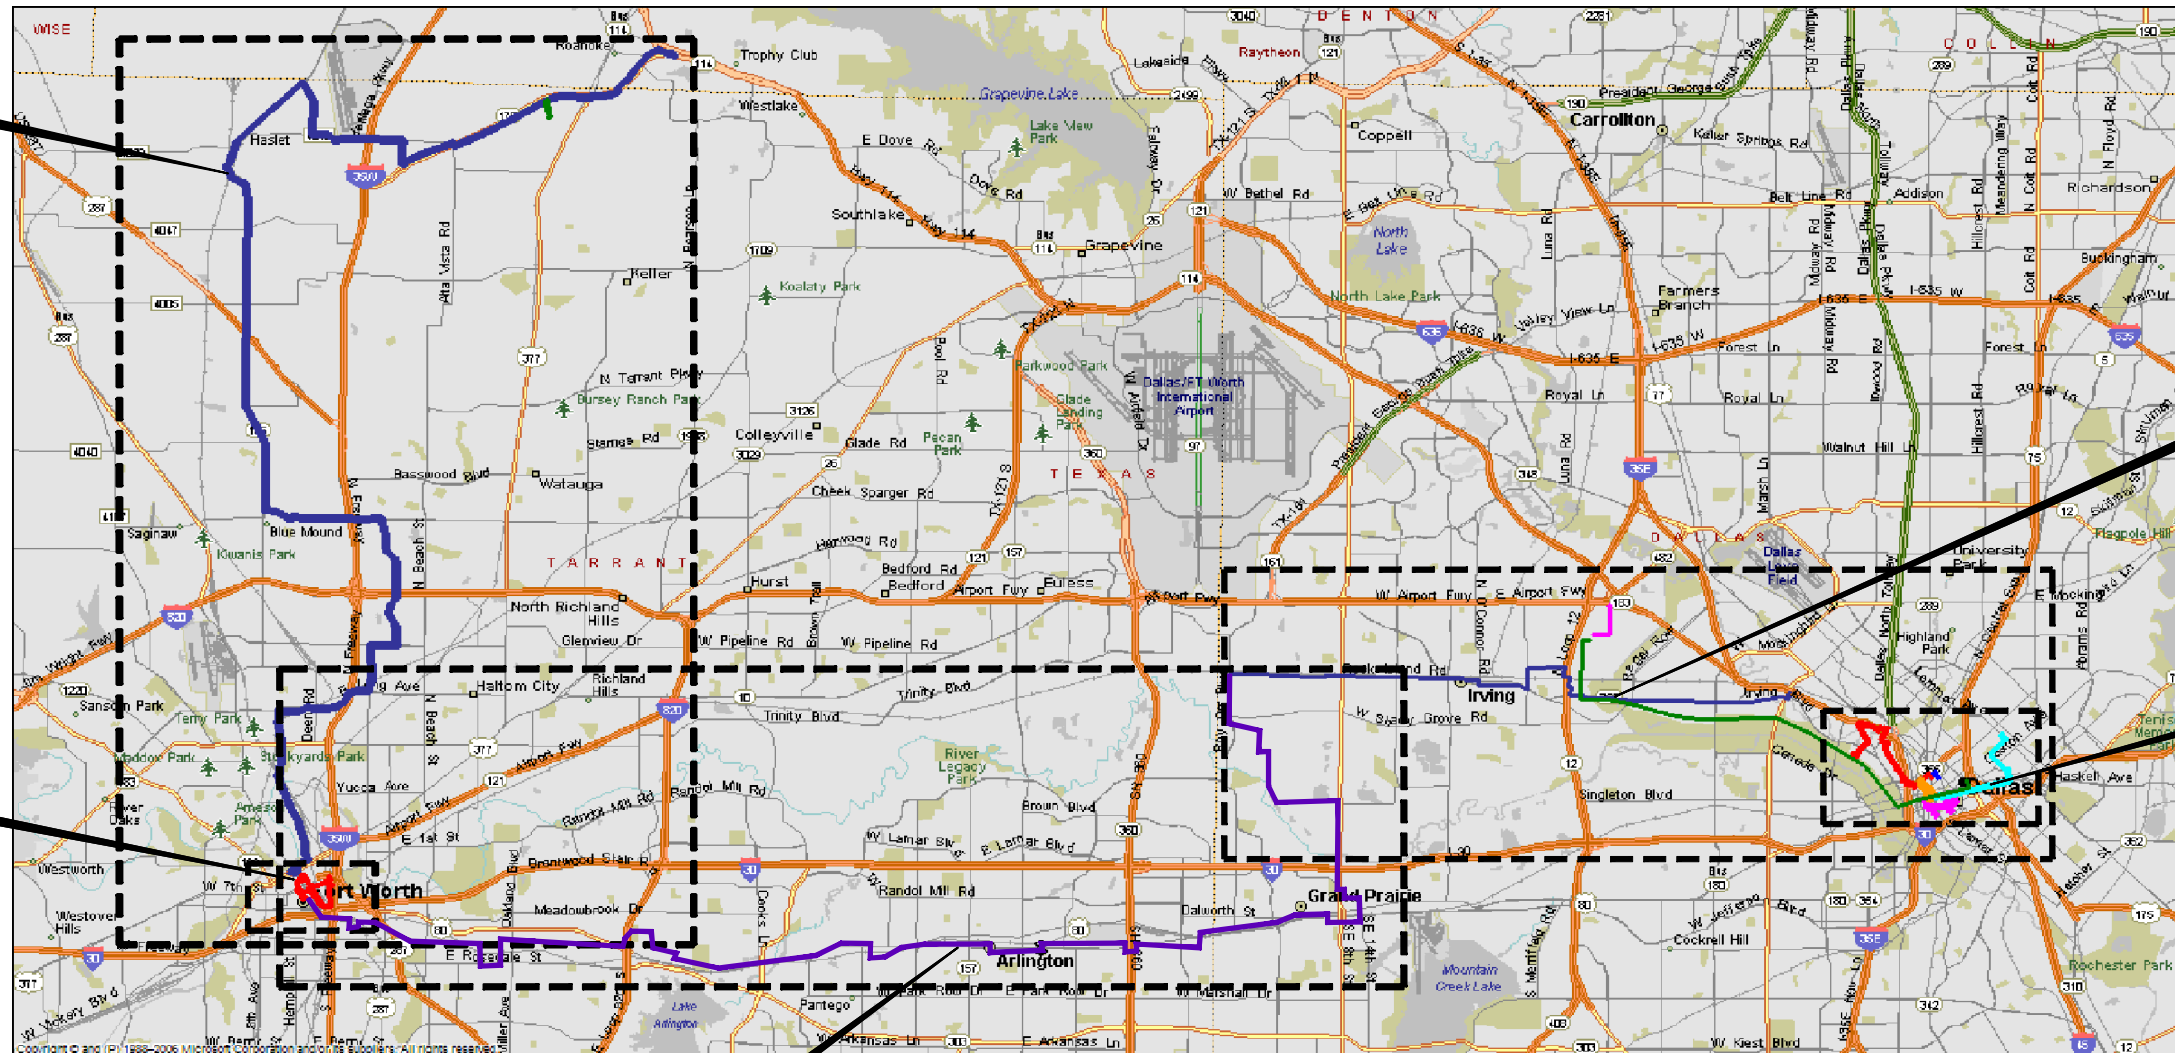

DALLAS/FORT WORTH AREA FACILITIES MAP

FORT WORTH TO ALLIANCE (SEE SHEET 2)

IRVING TO DALLAS (SEE SHEET 4)

DOWNTOWN DALLAS (SEE SHEET 6)

DOWNTOWN FORT WORTH (SEE SHEET 5)

FORT WORTH TO IRVING (SEE SHEET 3)

JULY 2010